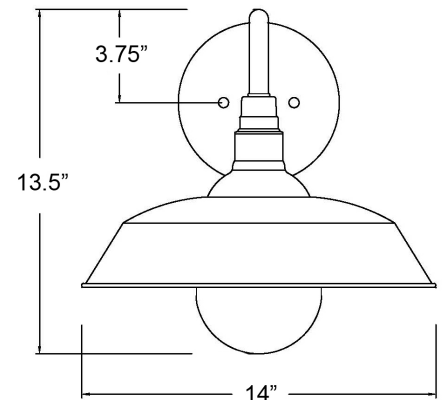

1742ATB

BURRY 1-LIGHT WALL LANTERN

Description:	Burry 1-Light Wall Lantern
Finish:	Antique Brass
Dimensions:	14" Dia. x 13-1/2" H x 18" ext. Height on Center: 3-3/4"
Bulbs:	1-100W Med.
Installed Weight:	
Certification:	cETL / wet location

Material:	Steel and glass
Shade:	NA
Glass:	Clear seeded
Back Plate Dimensions:	6-1/4" Dia.
Chain/Wire:	NA
Additional Finishes:	BK, CO, ORB, SN