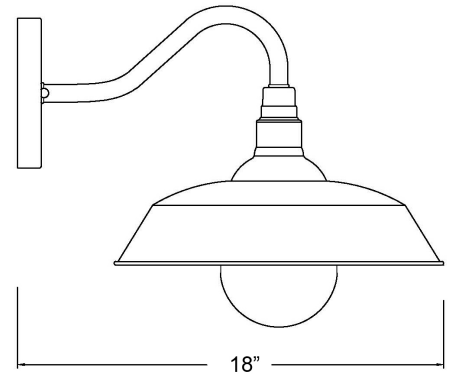

1742ATB

BURRY 1-LIGHT WALL LANTERN

Description:	Burry 1-Light Wall Lantern
Finish:	Antique Brass
Dimensions:	14" Dia. x 13-1/2" H x 18" ext. Height on Center: 3-3/4"
Bulbs:	1-100W Med.
Installed Weight:	
Certification:	cETL / wet location

Material:	Steel and glass
Shade:	NA
Glass:	Clear seeded
Back Plate Dimensions:	6-1/4" Dia.
Chain/Wire:	NA
Additional Finishes:	BK, CO, ORB, SN